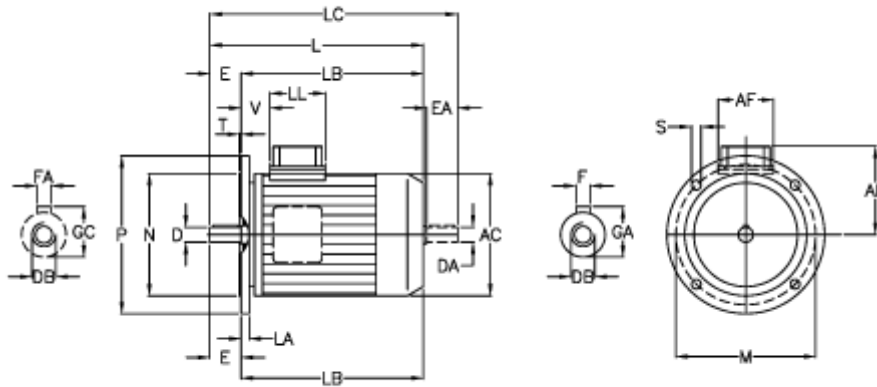

Data Sheet

Article number: 25075214026

Description: Three-phase motor BN80A-2 CUS 0,75kW
2800 rpm 230/400V 50Hz-275/480V 60Hz B5

Measures

A/F = 74	EA = 40	LC = 315
AC = 156	F = 6	LL = 80
AD = 119	FA = 6	M = 165
D = 19	GA = 21.5	N = 130
DA = 19	GC = 21.5	P = 200
DB = M6	L = 274	S = 11.5
DB1 = M6	LA = 11.5	T = 3.5
E = 40	LB = 234	V = -